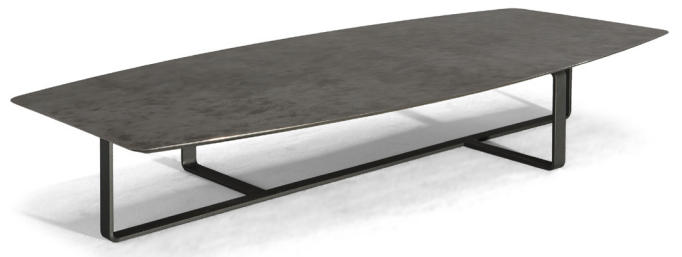

■ T134MX3

■ T134XX3

■ T134MM5

■ T134M05

■ T13401X

■ T13403X

SCHEMATICS

SQUARE CENTRAL

90cm x 90cm H 38cm
35,43" x 35,43" H 14,96"

RECTANGULAR CENTRAL

70cm x 148cm H 25cm
27,56" x 58,27" H 9,84"

RECTANGULAR ACCENT

46cm x 56cm H 50cm
18,11" x 22,05" H 19,69"

FINISHINGS

Frame finishing

ANTHRACITE

Top finishing

SMOKED OAK

NICKEL SILVER

GLAZED COFFEE

GLOSSY CALACATTA GOLD

Lilac Marble