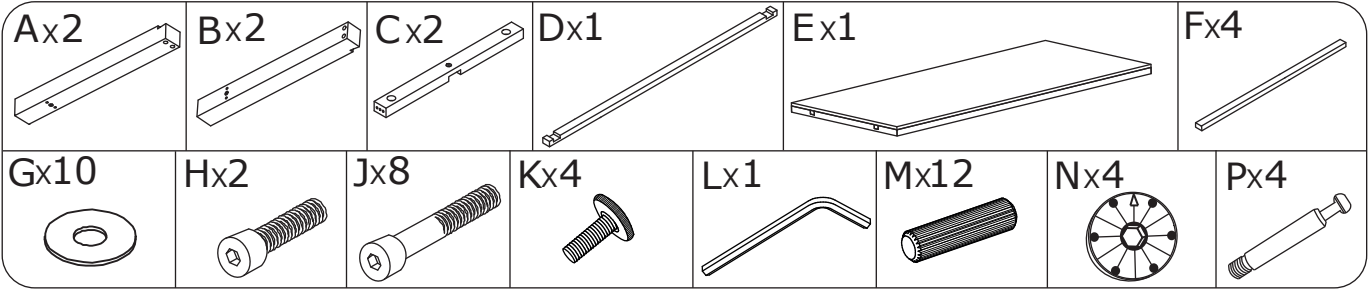

ASSEMBLY INSTRUCTION

BROOKLYN DINING TABLE

ROWICO

HOME

6

7