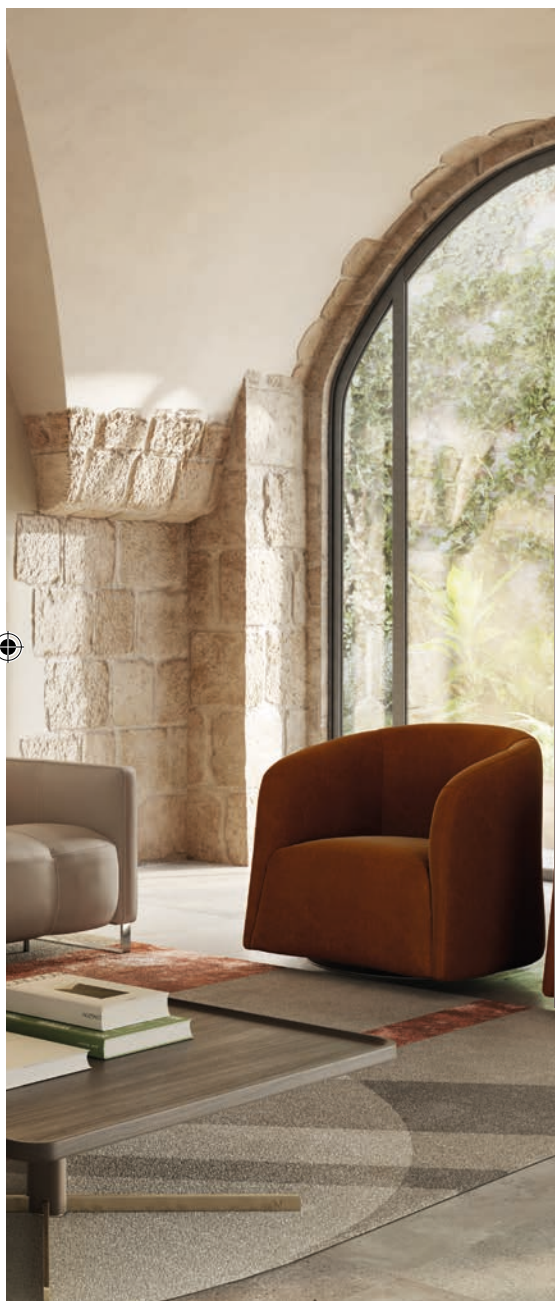

designed by
Natuzzi Style Center

philo

With its signature quilting (an instantly recognisable sign of fine Natuzzi craftsmanship) and unmistakable design, Philo immediately conveys a sense of hospitality and comfort. It is equipped with cutting-edge recliner functions and our innovative Zero Wall space-saving system.

relax functions

Each seat has been fitted with a soft-touch mechanism. A mere press of the recliner button causes the seat and backrest to open simultaneously.

The Zero Wall space-saver system which activates the recliner function without having to detach the sofa from the wall behind it.

Feet height

13.0 cm | 5.1"

Feet available in metal finishes

- glossy chromed
- black chrome

The incredibly versatile design of the **Philo** sofa allows for personalisation so you can achieve a result that suits your style, space and comfort requirements down to the ground.