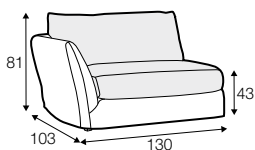

LC loose

LCV loose with velcro

modular system

All drawings shown height with leg no. 12 H-8.

armchair

armchair wide

footstool 105x80

2 seater

2,5 seater

3 seater / or 3 seater divided

3 seater round divided

set 1 right / or left

2 seater left / or right + divan right / or left

set 2 right / or left

3 seater left / or right + divan right / or left

set 5 right / or left

3 seater left / or right + corner 90° + bench right / or left

modular system

elements of the modular system

armchair left / or right

armchair without armrests

armchair wide left / or right

armchair wide without armrests

2 seater left / or right

2 seater without armrests

2,5 seater left / or right

2,5 seater without armrests

3 seater or 3 seater divided left / or right

3 seater or 3 seater divided without armrests