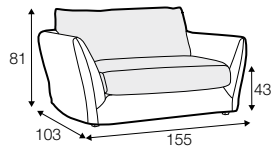

LC loose

LCV loose with velcro

modular system

All drawings shown height with leg no. 12 H-8.

armchair

armchair wide

footstool 105x80

2 seater

2,5 seater

3 seater / or 3 seater divided

3 seater round divided

set 1 right / or left

2 seater left / or right + divan right / or left

set 2 right / or left

3 seater left / or right + divan right / or left

bench right / or left

divan right / or left
divan right / or left divided

corner 90°

extra dimensions

depth of seat

extra dimensions

headrest L-62

headrest L-77