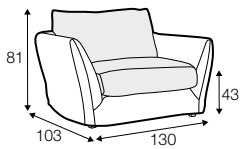

LC loose

LCV loose with velcro

modular system

All drawings shown height with leg no. 12 H-8.

armchair

armchair wide

footstool 105x80

2 seater

2,5 seater

3 seater / or 3 seater divided

3 seater round divided

set 1 right / or left

2 seater left / or right + divan right / or left

set 2 right / or left

3 seater left / or right + divan right / or left

set 5 right / or left

3 seater left / or right + corner 90° + bench right / or left

modular system

elements of the modular system

armchair left / or right

armchair without armrests

armchair wide left / or right

bench right / or left

divan right / or left
divan right / or left divided

corner 90°

extra dimensions

depth of seat

extra dimensions

headrest L-62

headrest L-77