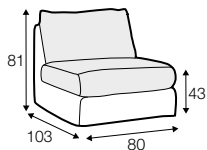

LC loose

LCV loose with velcro

modular system

All drawings shown height with leg no. 12 H-8.

armchair

armchair wide

footstool 105x80

2 seater

2,5 seater

3 seater / or 3 seater divided

3 seater round divided

set 1 right / or left

2 seater left / or right + divan right / or left

set 2 right / or left

3 seater left / or right + divan right / or left

set 5 right / or left

3 seater left / or right + corner 90° + bench right / or left

modular system

elements of the modular system

armchair left / or right

armchair without armrests

armchair wide left / or right

armchair wide without armrests

2 seater left / or right

2 seater without armrests

2,5 seater left / or right

2,5 seater without armrests

3 seater or 3 seater divided left / or right

3 seater or 3 seater divided without armrests