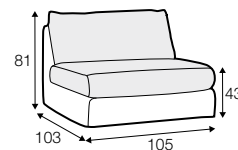

LC loose

LCV loose with velcro

modular system

All drawings shown height with leg no. 12 H-8.

armchair

armchair wide

footstool 105x80

2 seater

2,5 seater

3 seater / or 3 seater divided

3 seater round divided

set 1 right / or left

2 seater left / or right + divan right / or left

set 2 right / or left

3 seater left / or right + divan right / or left

set 5 right / or left

3 seater left / or right + corner 90° + bench right / or left

modular system

elements of the modular system

armchair left / or right

armchair without armrests

armchair wide left / or right

armchair wide without armrests

2 seater left / or right

2 seater without armrests

2,5 seater left / or right

2,5 seater without armrests

3 seater or 3 seater divided left / or right

3 seater or 3 seater divided without armrests