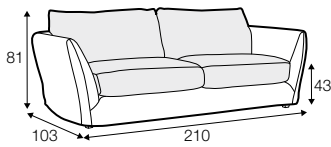

LC loose

LCV loose with velcro

modular system

All drawings shown height with leg no. 12 H-8.

armchair

armchair wide

footstool 105x80

2 seater

2,5 seater

3 seater / or 3 seater divided

3 seater round divided

set 1 right / or left

2 seater left / or right + divan right / or left

set 2 right / or left

3 seater left / or right + divan right / or left

set 5 right / or left

3 seater left / or right + corner 90° + bench right / or left

modular system

elements of the modular system

armchair left / or right

armchair without armrests

armchair wide left / or right

bench right / or left

divan right / or left
divan right / or left divided

corner 90°

extra dimensions

depth of seat

extra dimensions

headrest L-62

headrest L-77