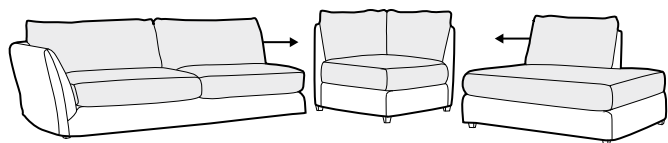

LC loose

LCV loose with velcro

modular system

All drawings shown height with leg no. 12 H-8.

armchair

armchair wide

footstool 105x80

2 seater

2,5 seater

3 seater / or 3 seater divided

3 seater round divided

set 1 right / or left

2 seater left / or right + divan right / or left

set 2 right / or left

3 seater left / or right + divan right / or left

set 5 right / or left

3 seater left / or right + corner 90° + bench right / or left

modular system

elements of the modular system

armchair left / or right

armchair without armrests

armchair wide left / or right

armchair wide without armrests

2 seater left / or right

2 seater without armrests

2,5 seater left / or right

2,5 seater without armrests

3 seater or 3 seater divided left / or right

3 seater or 3 seater divided without armrests