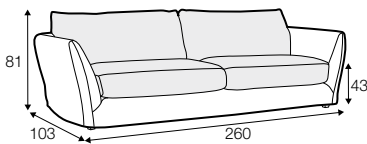

LC loose

LCV loose with velcro

modular system

All drawings shown height with leg no. 12 H-8.

armchair

armchair wide

footstool 105x80

2 seater

2,5 seater

3 seater / or 3 seater divided

3 seater round divided

set 1 right / or left

2 seater left / or right + divan right / or left

set 2 right / or left

3 seater left / or right + divan right / or left

set 5 right / or left

3 seater left / or right + corner 90° + bench right / or left

modular system

elements of the modular system

armchair left / or right

armchair without armrests

armchair wide left / or right

bench right / or left

divan right / or left
divan right / or left divided

corner 90°

extra dimensions

depth of seat

extra dimensions

headrest L-62

headrest L-77