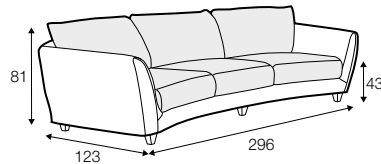

LC loose

LCV loose with velcro

modular system

All drawings shown height with leg no. 12 H-8.

armchair

armchair wide

footstool 105x80

2 seater

2,5 seater

3 seater / or 3 seater divided

3 seater round divided

set 1 right / or left

2 seater left / or right + divan right / or left

set 2 right / or left

3 seater left / or right + divan right / or left

set 5 right / or left

3 seater left / or right + corner 90° + bench right / or left

modular system

elements of the modular system

armchair left / or right

armchair without armrests

armchair wide left / or right

bench right / or left

divan right / or left
divan right / or left divided

corner 90°

extra dimensions

depth of seat

extra dimensions

headrest L-62

headrest L-77