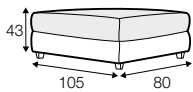

LC loose

LCV loose with velcro

modular system

All drawings shown height with leg no. 12 H-8.

armchair

armchair wide

footstool 105x80

2 seater

2,5 seater

3 seater / or 3 seater divided

3 seater round divided

set 1 right / or left

2 seater left / or right + divan right / or left

set 2 right / or left

3 seater left / or right + divan right / or left