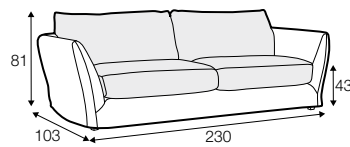

LC loose

LCV loose with velcro

modular system

All drawings shown height with leg no. 12 H-8.

armchair

armchair wide

footstool 105x80

2 seater

2,5 seater

3 seater / or 3 seater divided

3 seater round divided

set 1 right / or left

2 seater left / or right + divan right / or left

set 2 right / or left

3 seater left / or right + divan right / or left

set 5 right / or left

3 seater left / or right + corner 90° + bench right / or left

modular system

elements of the modular system

armchair left / or right

armchair without armrests

armchair wide left / or right

bench right / or left

divan right / or left
divan right / or left divided

corner 90°

extra dimensions

depth of seat

extra dimensions

headrest L-62

headrest L-77