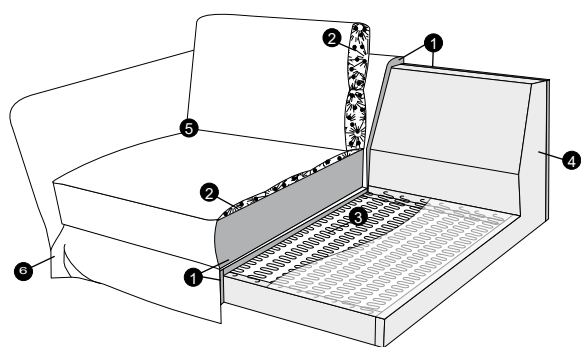

bench right / or left

divan right / or left
divan right / or left divided

corner 90°

extra dimensions

depth of seat

extra dimensions

headrest L-62

headrest L-77

armrest protection

endpart left / or right

legs

no. 12
wood

profile

lux

1. polyurethane foam/high resilient polyurethane foam
2. cushion chamber with mix of feather and silicone balls
3. springs
4. FSC® certified solid wood and wood based elements
5. fabric
6. FSC® certified solid wood or metal legs