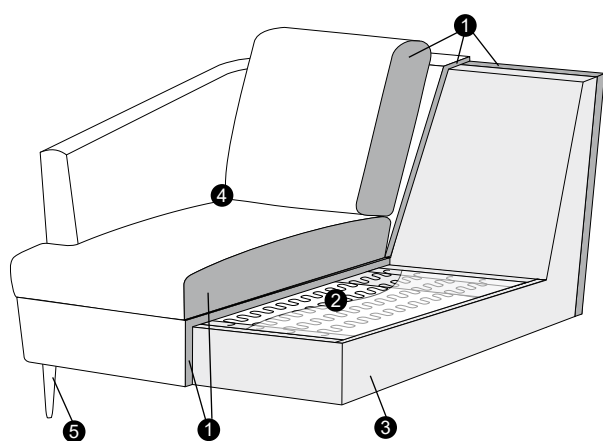

profile

---

standard

1. polyurethane foam/high resilient polyurethane foam
2. springs
3. FSC® certified solid wood and wood based elements
4. fabric
5. FSC® certified solid wood or metal legs