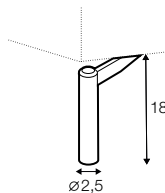

no. 145A
metal chrome,
painted black or grey
and brushed steel*

*please check a cost of brushed steel finish with a sale representative