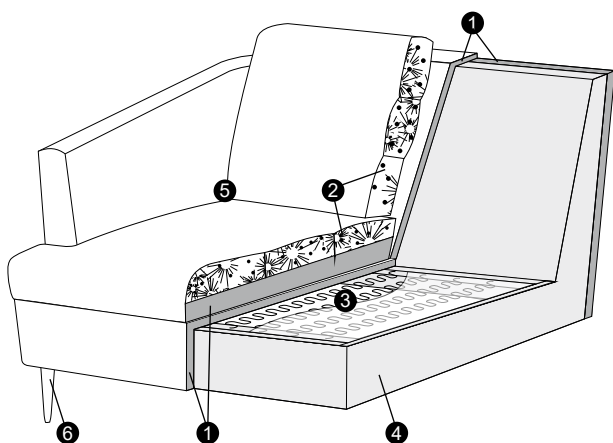

lux

1. polyurethane foam/high resilient polyurethane foam
2. cushion chamber with mix of feather and silicone balls
3. springs
4. FSC® certified solid wood and wood based elements
5. fabric
6. FSC® certified solid wood or metal legs