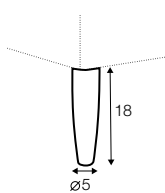

2 seater left / or right + chaiselongue right / or left

set 2 right / or left

3 seater left / or right + chaiselongue right / or left

set 3 right / or left

2 seater left / or right + divan right / or left

set 4 right / or left

3 seater left / or right + divan right / or left

extra dimensions

depth of seat

accessories

headrest with roll L-50

legs

no. 135
wood