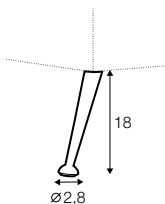

no. 175
metal chrome
and painted
black or grey