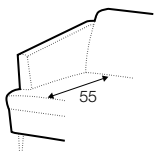

fixed

armchair

footstool 55x45

footstool 80x50

2 seater

2,5 seater

3 seater

set 1 right / or left

2 seater left / or right + chaiselongue right / or left

set 2 right / or left

3 seater left / or right + chaiselongue right / or left

set 3 right / or left

2 seater left / or right + divan right / or left

set 4 right / or left

3 seater left / or right + divan right / or left

extra dimensions

depth of seat

accessories

headrest with roll L-50

legs

no. 135
wood