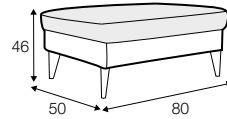

fixed

armchair

footstool 55x45

footstool 80x50

2 seater

2,5 seater

3 seater

set 1 right / or left

2 seater left / or right + chaiselongue right / or left

set 2 right / or left

3 seater left / or right + chaiselongue right / or left

set 3 right / or left

2 seater left / or right + divan right / or left

set 4 right / or left

3 seater left / or right + divan right / or left

extra dimensions

depth of seat

accessories

headrest with roll L-50

legs

no. 135
wood