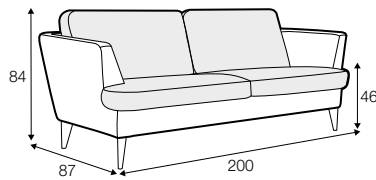

fixed

armchair

footstool 55x45

footstool 80x50

2 seater

2,5 seater

3 seater

set 1 right / or left

2 seater left / or right + chaiselongue right / or left

set 2 right / or left

3 seater left / or right + chaiselongue right / or left

set 3 right / or left

2 seater left / or right + divan right / or left

set 4 right / or left

3 seater left / or right + divan right / or left

extra dimensions

depth of seat

accessories

headrest with roll L-50

legs

no. 135
wood