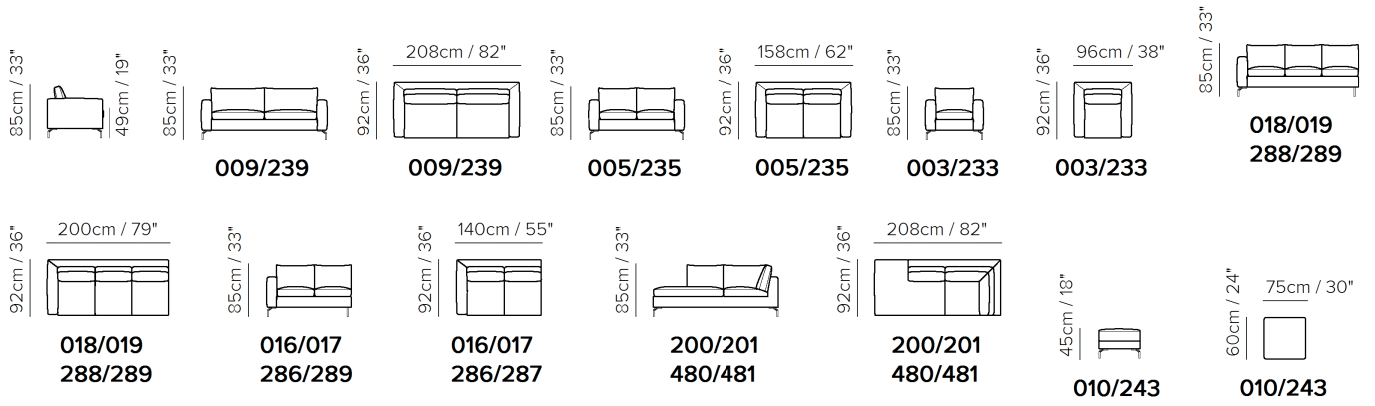

SOLLIEVO

B845

**CONTRAST STITCHING
(OPTION)**

**COVERINGS IN
OVER 100 COLOURS**

**WOODEN OR
METAL FEET
(OPTION)**

SCHEMATICS

COMPOSITION EXAMPLES