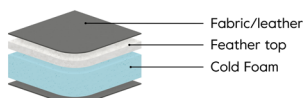

FEATHER SOFT (COMFORT C2)

Seat

Cold foam with a feather top.