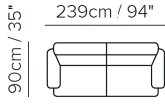

PREMURA

C083

**COVERINGS IN
OVER 100 COLOURS**

**CONTRAST STITCHING
(OPTION)**

SLENDER ARM

SCHEMATICS

009

088