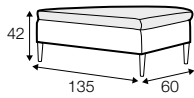

LIII

UPHOLSTERY COMFORTS

COVERS

fabric

STD standard

LUX lux

LC loose

LCV loose with velcro

footstool 135x60
loose cover with velcro

footstool 100x50
loose cover with velcro

footstool 135x60
loose cover

footstool 100x50
loose cover

2 seater
loose cover with velcro

3 seater divided
loose cover with velcro

pillow round
only standard comfort

armrest protection

extra dimensions

depth of seat

legs

no. 138
wood

no. 111D
metal
black, grey, chrome,
brushed steel

profile