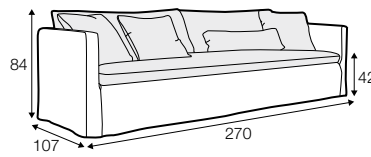

footstool 135x60
loose cover with velcro

footstool 100x50
loose cover with velcro

footstool 135x60
loose cover

footstool 100x50
loose cover

2 seater
loose cover with velcro

3 seater divided
loose cover with velcro

4 seater divided
loose cover with velcro

2 seater
loose cover

3 seater divided
loose cover

4 seater divided
loose cover

accessories

cushion
40x40

cushion
53x53

cushion
90x32

pillow round
only standard comfort

armrest protection

extra dimensions

depth of seat

legs

no. 138
wood

no. 111D
metal
black, grey, chrome,
brushed steel

profile