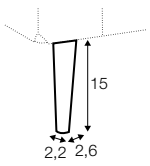

pillow round
only standard comfort

armrest protection

extra dimensions

depth of seat

legs

no. 138
wood

no. 111D
metal
black, grey, chrome,
brushed steel

profile