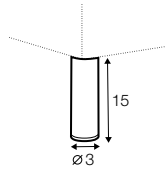

pillow round
only standard comfort

armrest protection

extra dimensions

depth of seat

legs

no. 138
wood

no. 111D
metal
black, grey, chrome,
brushed steel

profile