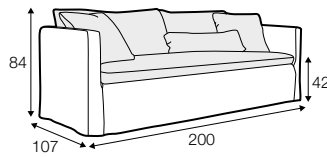

footstool 135x60
loose cover with velcro

footstool 100x50
loose cover with velcro

footstool 135x60
loose cover

footstool 100x50
loose cover

2 seater
loose cover with velcro

3 seater divided
loose cover with velcro

4 seater divided
loose cover with velcro

2 seater
loose cover

3 seater divided
loose cover

4 seater divided
loose cover

accessories

cushion
40x40

cushion
53x53

cushion
90x32

pillow round
only standard comfort

armrest protection

extra dimensions

depth of seat

legs

no. 138
wood

no. 111D
metal
black, grey, chrome,
brushed steel

profile