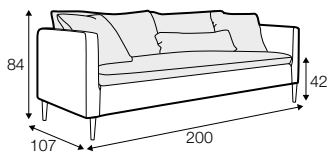

footstool 135x60
loose cover with velcro

footstool 100x50
loose cover with velcro

footstool 135x60
loose cover

footstool 100x50
loose cover

2 seater
loose cover with velcro

3 seater divided
loose cover with velcro

4 seater divided
loose cover with velcro

2 seater
loose cover

3 seater divided
loose cover

4 seater divided
loose cover

accessories

cushion
40x40

cushion
53x53

cushion
90x32

pillow round
only standard comfort

armrest protection

extra dimensions

depth of seat

legs

no. 138
wood

no. 111D
metal
black, grey, chrome,
brushed steel

profile