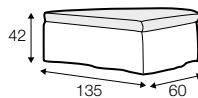

footstool 135x60
loose cover with velcro

footstool 100x50
loose cover with velcro

footstool 135x60
loose cover

footstool 100x50
loose cover

2 seater
loose cover with velcro

3 seater divided
loose cover with velcro

pillow round
only standard comfort

armrest protection

extra dimensions

depth of seat

legs

no. 138
wood

no. 111D
metal
black, grey, chrome,
brushed steel

profile