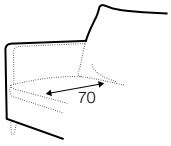

footstool 135x60
loose cover with velcro

footstool 100x50
loose cover with velcro

footstool 135x60
loose cover

footstool 100x50
loose cover

2 seater
loose cover with velcro

3 seater divided
loose cover with velcro

4 seater divided
loose cover with velcro

2 seater
loose cover

3 seater divided
loose cover

4 seater divided
loose cover

accessories

cushion
40x40

cushion
53x53

cushion
90x32

pillow round
only standard comfort

armrest protection

extra dimensions

depth of seat

legs

no. 138
wood

no. 111D
metal
black, grey, chrome,
brushed steel

profile