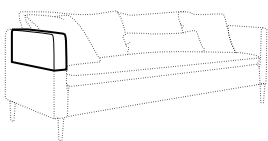

footstool 135x60
loose cover with velcro

footstool 100x50
loose cover with velcro

footstool 135x60
loose cover

footstool 100x50
loose cover

2 seater
loose cover with velcro

3 seater divided
loose cover with velcro

4 seater divided
loose cover with velcro

2 seater
loose cover

3 seater divided
loose cover

4 seater divided
loose cover

accessories

cushion
40x40

cushion
53x53

cushion
90x32

pillow round
only standard comfort

armrest protection

extra dimensions

depth of seat

legs

no. 138
wood

no. 111D
metal
black, grey, chrome,
brushed steel

profile