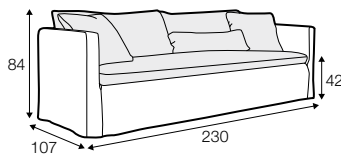

footstool 135x60
loose cover with velcro

footstool 100x50
loose cover with velcro

footstool 135x60
loose cover

footstool 100x50
loose cover

2 seater
loose cover with velcro

3 seater divided
loose cover with velcro

4 seater divided
loose cover with velcro

2 seater
loose cover

3 seater divided
loose cover

4 seater divided
loose cover

accessories

cushion
40x40

cushion
53x53

cushion
90x32

pillow round
only standard comfort

armrest protection

extra dimensions

depth of seat

legs

no. 138
wood

no. 111D
metal
black, grey, chrome,
brushed steel

profile