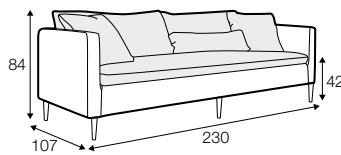

footstool 135x60
loose cover with velcro

footstool 100x50
loose cover with velcro

footstool 135x60
loose cover

footstool 100x50
loose cover

2 seater
loose cover with velcro

3 seater divided
loose cover with velcro

4 seater divided
loose cover with velcro

2 seater
loose cover

3 seater divided
loose cover

4 seater divided
loose cover

accessories

cushion
40x40

cushion
53x53

cushion
90x32

pillow round
only standard comfort

armrest protection

extra dimensions

depth of seat

legs

no. 138
wood

no. 111D
metal
black, grey, chrome,
brushed steel

profile