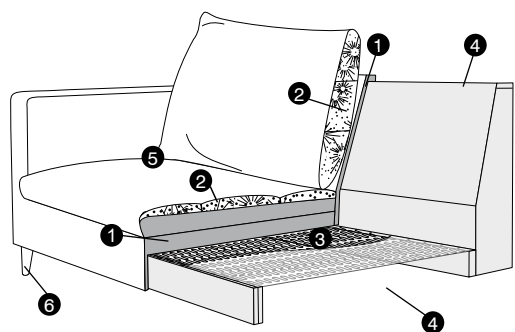

lux

1. polyurethane foam/high resilient polyurethane foam
2. cushion chamber with mix of feather and silicone balls
3. springs
4. FSC® certified solid wood and wood based elements
5. fabric
6. solid wood legs