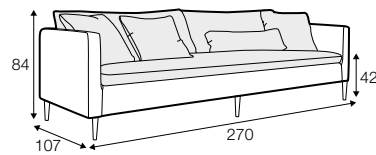

footstool 135x60
loose cover with velcro

footstool 100x50
loose cover with velcro

footstool 135x60
loose cover

footstool 100x50
loose cover

2 seater
loose cover with velcro

3 seater divided
loose cover with velcro

4 seater divided
loose cover with velcro

2 seater
loose cover

3 seater divided
loose cover

4 seater divided
loose cover

accessories

cushion
40x40

cushion
53x53

cushion
90x32

pillow round
only standard comfort

armrest protection

extra dimensions

depth of seat

legs

no. 138
wood

no. 111D
metal
black, grey, chrome,
brushed steel

profile