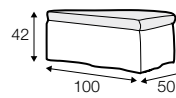

footstool 135x60
loose cover with velcro

footstool 100x50
loose cover with velcro

footstool 135x60
loose cover

footstool 100x50
loose cover

2 seater
loose cover with velcro

3 seater divided
loose cover with velcro

pillow round
only standard comfort

armrest protection

extra dimensions

depth of seat

legs

no. 138
wood

no. 111D
metal
black, grey, chrome,
brushed steel

profile