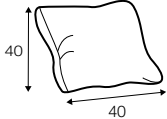

footstool 135x60
loose cover with velcro

footstool 100x50
loose cover with velcro

footstool 135x60
loose cover

footstool 100x50
loose cover

2 seater
loose cover with velcro

3 seater divided
loose cover with velcro

4 seater divided
loose cover with velcro

2 seater
loose cover

3 seater divided
loose cover

4 seater divided
loose cover

accessories

cushion
40x40

cushion
53x53

cushion
90x32

pillow round
only standard comfort

armrest protection

extra dimensions

depth of seat

legs

no. 138
wood

no. 111D
metal
black, grey, chrome,
brushed steel

profile