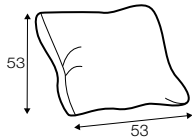

footstool 135x60
loose cover with velcro

footstool 100x50
loose cover with velcro

footstool 135x60
loose cover

footstool 100x50
loose cover

2 seater
loose cover with velcro

3 seater divided
loose cover with velcro

4 seater divided
loose cover with velcro

2 seater
loose cover

3 seater divided
loose cover

4 seater divided
loose cover

accessories

cushion
40x40

cushion
53x53

cushion
90x32

pillow round
only standard comfort

armrest protection

extra dimensions

depth of seat

legs

no. 138
wood

no. 111D
metal
black, grey, chrome,
brushed steel

profile