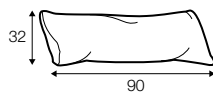

footstool 135x60
loose cover with velcro

footstool 100x50
loose cover with velcro

footstool 135x60
loose cover

footstool 100x50
loose cover

2 seater
loose cover with velcro

3 seater divided
loose cover with velcro

4 seater divided
loose cover with velcro

2 seater
loose cover

3 seater divided
loose cover

4 seater divided
loose cover

accessories

cushion
40x40

cushion
53x53

cushion
90x32

pillow round
only standard comfort

armrest protection

extra dimensions

depth of seat

legs

no. 138
wood

no. 111D
metal
black, grey, chrome,
brushed steel

profile