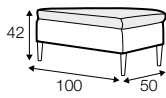

footstool 135x60
loose cover with velcro

footstool 100x50
loose cover with velcro

footstool 135x60
loose cover

footstool 100x50
loose cover

2 seater
loose cover with velcro

3 seater divided
loose cover with velcro

pillow round
only standard comfort

armrest protection

extra dimensions

depth of seat

legs

no. 138
wood

no. 111D
metal
black, grey, chrome,
brushed steel

profile