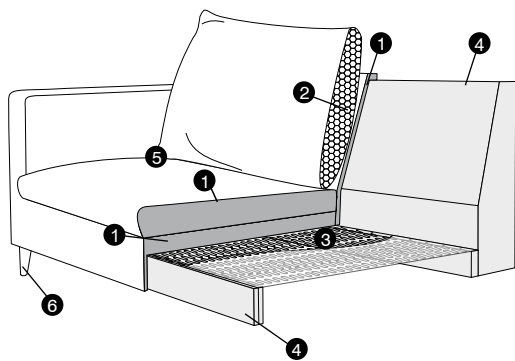

4 seater divided
loose cover with velcro

2 seater
loose cover

3 seater divided
loose cover

4 seater divided
loose cover

accessories

cushion
40x40

cushion
53x53

cushion
90x32

pillow round
only standard comfort

armrest protection

extra dimensions

depth of seat

legs

no. 138
wood

no. 111D
metal
black, grey, chrome,
brushed steel

profile